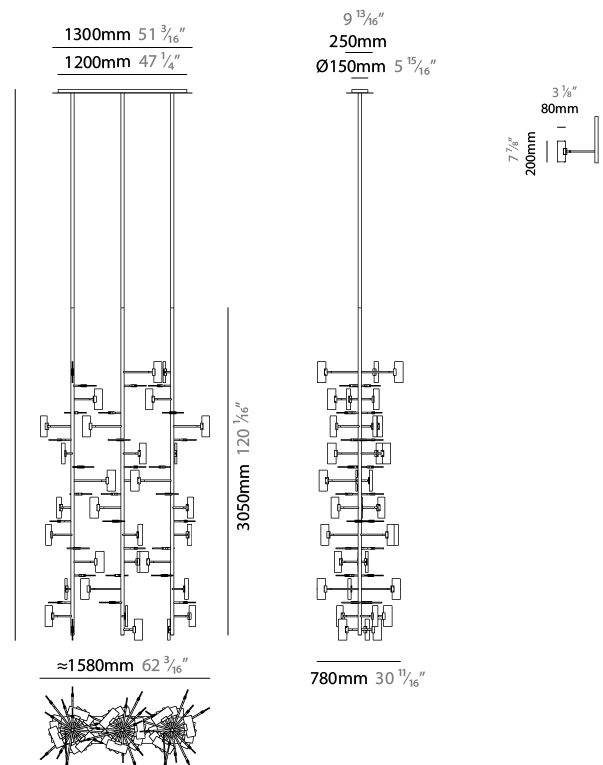

PROJECT	_____
TYPE	_____
SPECIFIER	_____
QUANTITY	_____
DATE	_____

TREE SUSPENSION

D182002-

base number	Color	Finish	Finish
	Temperature	Options	Options

1. To build a product code in our configurator select the specify button on the base model # product page
2. To build a manual product code on this datasheet choose from the options listed below in blue font and add the suffix to the base model #

GENERAL

Series: Tree
Partner: Artigja
Division: Design
Installation: Suspension
Product Type: Chandelier
Mounting Location: Ceiling
Light Distribution: Direct / Indirect

PHYSICAL

Shape: Abstract
Length (mm): 1700
Length (in): 66 ¹⁵/₁₆
Width (mm): 800
Width (in): 31 ¹/₂
Height (mm): 2000
Height (in): 78 ³/₄
Diffuser: Glass - Clear / Amber / Smoke Gray
Fixture Finish: BBS / BUB / ABR / DRB / DUB / AGD/ LBB / DBZ / BBN / PCH / PGO / PBN / WHI / BLK
Accent Finish: CLR / AMB / SMG
Fixture Material: Glass / Metal
Primary Material: Glass

ELECTRICAL

Lamp Type: LED
Input Wattage (W): 252
Dimming: Dali Dimming / Phase Dimming
Driver Included: Yes
Driver Location: Integrated
Driver Class: Class 2
Input Voltage (V): 120
Output Voltage (V): 12
Upon Request: 0-10V Dimming

LED

Number of LEDs: 60
Color Temperature (°K): 2700 / 3000 / 4000
Nominal Lumen (lm): 22140 / 22320 / 24624
Lamp Life (hrs): 50000

OPTICAL

RATINGS AND CERTIFICATIONS

Certified By: Certified for North American Standards
IP rating: IP20