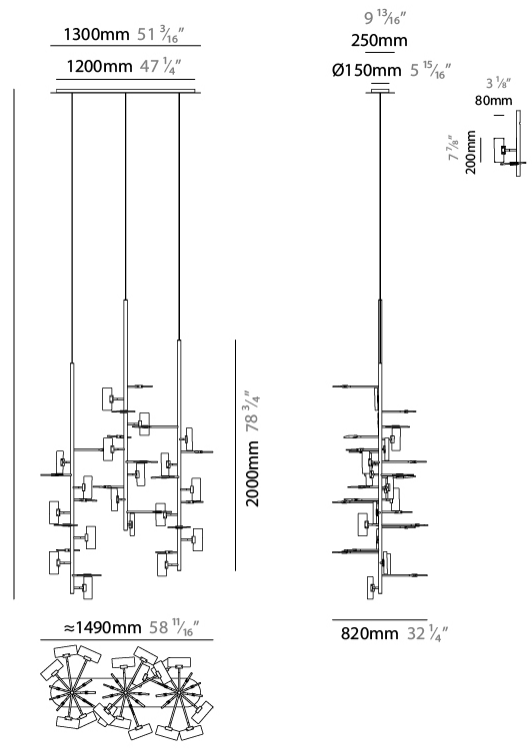

GENERAL

Series: Tree
Partner: Artigja
Division: Design
Installation: Suspension
Product Type: Chandelier
Mounting Location: Ceiling
Light Distribution: Direct / Indirect

PHYSICAL

Shape: Abstract
Length (mm): 1500
Length (in): 59 1/16
Width (mm): 800
Width (in): 31 1/2
Height (mm): 2000
Height (in): 78 3/4
Diffuser: Glass - Clear / Amber / Smoke Gray
Fixture Finish: BBS / BUB / ABR / DRB / DUB / AGD / LBB / DBZ / BBN / PCH / PGO / PBN / WHI / BLK
Accent Finish: CLR / AMB / SMG
Fixture Material: Glass / Metal
Primary Material: Glass

LED

Number of LEDs: 36
Color Temperature (°K): 2700 / 3000 / 4000
Nominal Lumen (lm): 36900 / 37200 / 41040
Lamp Life (hrs): 50000

OPTICAL

RATINGS AND CERTIFICATIONS

Certified By: Certified for North American Standards
IP rating: IP20

GENERAL

Series: Tree
Partner: Artigja
Division: Design
Installation: Suspension
Product Type: Chandelier
Mounting Location: Ceiling
Light Distribution: Direct / Indirect

PHYSICAL

Shape: Abstract
Length (mm): 1700
Length (in): 66 ¹⁵ / ₁₆
Width (mm): 800
Width (in): 31 ¹ / ₂
Height (mm): 2000
Height (in): 78 ³ / ₄
Diffuser: Glass - Clear / Amber / Smoke Gray
Fixture Finish: BBS / BUB / ABR / DRB / DUB / AGD/ LBB / DBZ / BBN / PCH / PGO / PBN / WHI / BLK
Accent Finish: CLR / AMB / SMG
Fixture Material: Glass / Metal
Primary Material: Glass

GENERAL

Series: Tree
Partner: Artigja
Division: Design
Installation: Surface
Product Type: Wall Surface
Mounting Location: Wall
Light Distribution: Direct / Indirect

PHYSICAL

Shape: Abstract
Length (mm): 700
Length (in): 27 ⁹ / ₁₆
Height (mm): 2000
Height (in): 78 ³ / ₄
Diffuser: Glass - Clear / Amber / Smoke Gray
Fixture Finish: BBS / BUB / ABR / DRB / DUB / AGD / LBB / DBZ / BBN / PCH / PGO / PBN / WHI / BLK
Accent Finish: CLR / AMB / SMG
Fixture Material: Glass / Metal
Primary Material: Glass